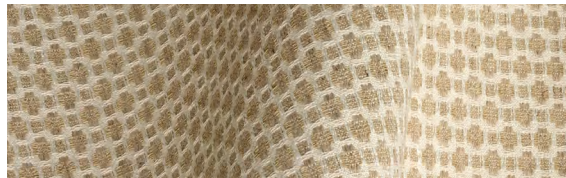

INBOARD MODEL | FABRIC OPTIONS

NIGHT SKY

OCEAN WAVE

SANDY BEACH

TANGERINE BAY

Owner Stateroom Duvet, Sham and Accent Pillows

Guest Stateroom Duvet, Sham and Accent Pillows • Available on select models, see page 32 for details.